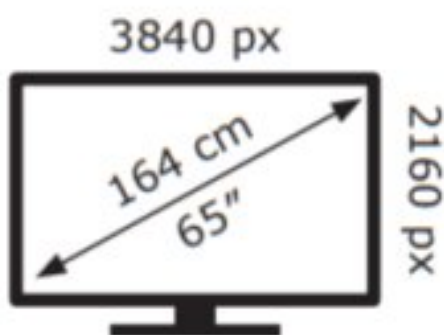

ENERG

THOMSON

65UG6300X1

75 kWh/1000h

ABCDEF**G**

132 kWh/1000h

2019/2013